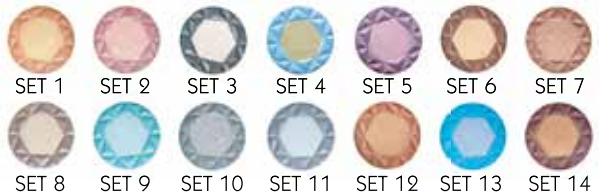

- Ultra - Pigmented
- Intense Color

SET 1

SET 2

SET 3

SET 4

SET 5

SET 6

SET 7

SET 8

FL-1687

FENNEL 4 COLORS EYE SHADOW

- Smooth and Silky texture
- Long lasting and Luminous

FL-1874

FENNEL 4 BAKED SHADOW

- Soft and Silky texture
- Creating a light reflective pearls color

FL-1790

FENNEL SHIMMER EYES

- Smooth and Silky texture
- Long lasting and Luminous

FL-1722 FENNEL 2 COLORS EYESHADOW

FL-1723 FENNEL 3 COLORS EYESHADOW

FL-1722

FL-1723

FL-1722

FL-1723

FL-2084

LOVE ME EYESHADOW

- Smooth and Silky texture
- Long lasting and Luminous

FL-1728

FENNEL MIXED & MATCHED EYESHADOW

- Smooth and Silky texture
- Long lasting and Luminous

FL-1303 FENNEL EYESHADOW

- Smooth and Silky texture
- Long lasting and Luminous