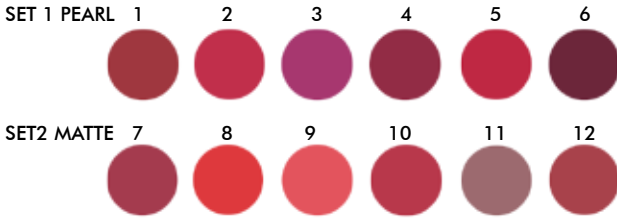

NEW FL-1302/A
FENNEL NEW KISS ME

- The richly pigmented formula
- Hydrated and softens lips
- Long lasting hold

24 PCS. / DISPLAY BOX
24 DZS. / CARTON BOX