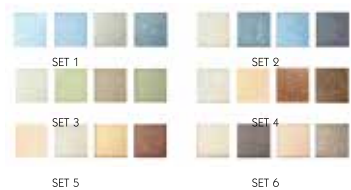

FL-2080

FENNEL EYESHADOW & BLUSHER

- Silky and Sheer texture
- Lustrous colors
- Long wearing

FL-2080

FL-2079

FL-2079

FL-2080

FL-1875

FENNEL 4 SILKY SHADOW

- Gloriously rich and highly pigmented metallic cream

FL-1217

FENNEL MAKE UP SET 7008

- Silky and Sheer texture
- Lustrous colors
- Long wearing

FL-1218

FENNEL MAKE UP SET 7009

- Silky and Sheer texture
- Lustrous colors
- Long wearing

FL-1338

FENNEL MAKE UP SET 7010

- Silky and Sheer texture
- Lustrous colors
- Long wearing

FL-1070

FENNEL MAKE UP SET 7007

- Silky and Sheer texture
- Lustrous colors
- Long wearing

FL-1286

FENNEL MAKE UP SET 7004

- Silky and Sheer texture
- Lustrous colors
- Long wearing

FL-1505

FENNEL MAKE UP SET 7011

- Silky and Sheer texture
- Lustrous colors
- Long wearing

FL-1506

FENNEL MAKE UP SET 7012

- Silky and Sheer texture
- Lustrous colors
- Long wearing