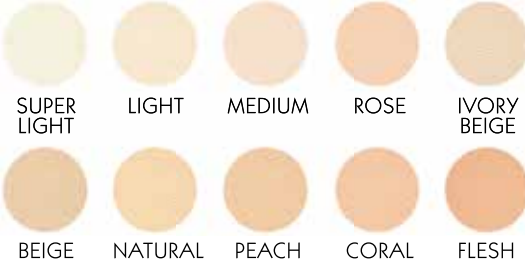

IVORY
BEIGE

BEIGE

NATURAL

PEACH

CORAL

FLESH

شركة السمس المشرقة
للأدوية والمعدات الطبية

AL SHAMEES AL MOSHREKA CO.
For medicines and medical equipment

FL-1145

FENNEL LOOSE RICE POWDER

- Transparent Finishing Powder
- Smooth all day

FL-1686

FENNEL POWDER

- Light Coverage
- Protection against skin-damaging uv rays

FL-1705

FL-2119

FENNEL PRINCESS SHINE-FREE
POWDER PLUS SPF 20

- Super smooth and soft texture
- With SPF20 and moisturizer
- Natural luminosity

FL-1705

FL-2119

FL-1850

FENNEL 2-WAY POWDER FOUNDATION PLUS SPF20

- Super smooth and soft texture
- With SPF20 and moisturizer
- Natural luminosity