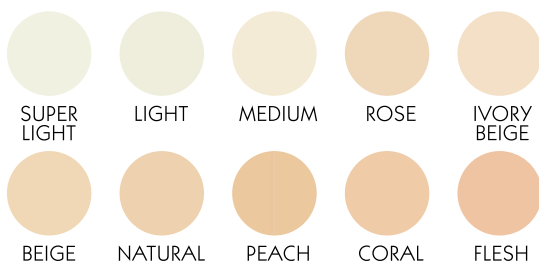

SH-45 SWEET HEART COMPACT POWDER

SH-49 SWEET HEART COMPACT POWDER WITH OUT MIRROR

- Natural looking finish
- Balance Complexion

SH-49