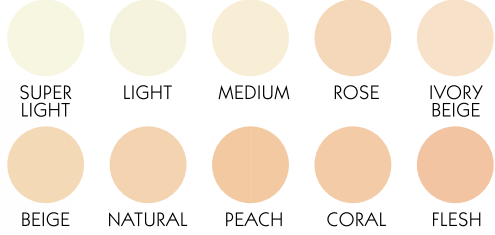

FL-218

FL-218/B

FENNEL ROMANCE COMPACT
POWDER WITH MIRROR

- Soft & Silky
- Light coverage
- Long lasting

SUPER
LIGHT

LIGHT

MEDIUM

ROSE

IVORY
BEIGE

BEIGE

NATURAL

PEACH

CORAL

FLESH

شركة السمس المشرقة
للأدوية والمعدات الطبية

AL SHAMEES AL MOSHREKA CO.
For medicines and medical equipment

FL-1145

FENNEL LOOSE RICE POWDER

- Transparent Finishing Powder
- Smooth all day

FL-1686

FENNEL POWDER

- Light Coverage
- Protection against skin-damaging uv rays

FL-1705

FL-2119