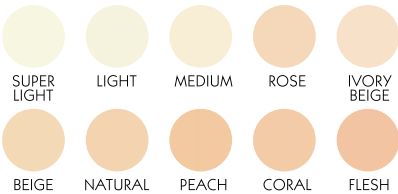

FENNEL ROMANCE COMPACT POWDER WITH MIRROR

- Control shine : new formula helps to reduce oiliness of your skin.
- Reflective particle mask deficiencies and irregularities of the skin, making the make up softer.
- Vitamin E : protects skin from harmful environmental impact.