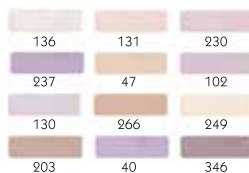

2

3

4

FL-1684

FL-1685

FL-2081

FENNEL CLASSIC EYE 1 COLOR

This silky powder blush has an amazing velvety-soft texture that offers a luminous and radiant look. It glides on easily and evenly and lasts for hours.

SET 8

FL-2082

FENNEL CLASSIC EYE 2 COLORS

A rich, luminous color with a velvety finish in two coordinating shades. This perfectly matched pair comes in exclusive shades with long lasting effect

- Soft Texture
- Radiant Finish

SET 1

SET 2

SET 3

SET 4

SET 5

SET 6

SET 7

SET 8

FL-2083

FENNEL CLASSIC EYE 3 COLORS

A collection of eye shadow trios that effortlessly blend for the perfect look, day to night. It is composed of three harmonized shades that blend easily for smoky eye with a super sparkling finish