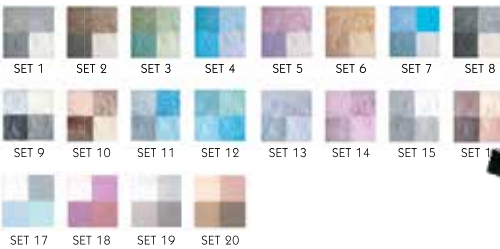

FL-2084

LOVE ME EYESHADOW

- Smooth and Silky texture
- Long lasting and Luminous

FL-1728

FENNEL MIXED & MATCHED EYESHADOW

- Smooth and Silky texture
- Long lasting and Luminous

FL-1303 FENNEL EYESHADOW

- Smooth and Silky texture
- Long lasting and Luminous