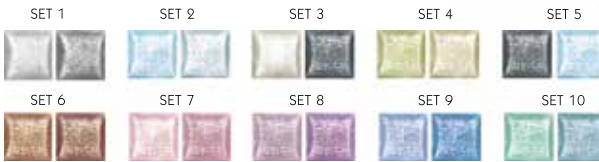

FL-2084

LOVE ME EYESHADOW

- Smooth and Silky texture
- Long lasting and Luminous

FL-1728

FENNEL MIXED & MATCHED EYESHADOW

- Smooth and Silky texture
- Long lasting and Luminous

FL-1303 FENNEL EYESHADOW

- Smooth and Silky texture
- Long lasting and Luminous

FL-1247

FENNEL 3 COLORS EYESHADOW

- Smooth and Silky texture
- Long Lasting and luminous

FL-1873 FENNEL DUO BAKED EYESHADOW

- Soft and Silky texture
- Creating a light reflective pearls color

FL-1480 FENNEL BAKED EYESHADOW