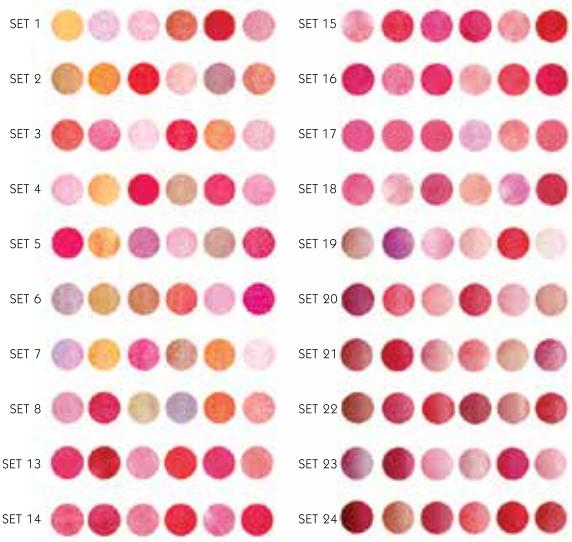

12 PCS. / DISPLAY BOX
100 DZS. / CARTON BOX

FL-1006/A **NEW**

FENNEL FRUITY LIP BALM

- Extra moisturizer
- Shea butter & vitamin E
- With vivid fruit flavor

36 PCS. / DISPLAY BOX
DZS. / CARTON BOX

FL-1606

FENNEL MEGA SHINE LIP

- Colorful glitter for lips
- Giving a soft feel with moisturizer

24 PCS. / DISPLAY BOX
24 DZS. / CARTON BOX

NEW

FL-2050

FENNEL MEGA SHINE LIP

- Soft matte lip cream
- High coverage
- Long-Lasting color

SET 1 MATTE	#01	#02
	#03	#04
	#05	#06
	#07	#08
	#09	#10
	#11	#12

24 PCS. / DISPLAY BOX
24 DZS. / CARTON BOX

FL-2051 **NEW**

FENNEL MEGA SHINE LIP

- Soft matte lip cream
- High coverage
- Long-Lasting color

	#01	#02	#03	#04	#05	#06
SET 1 PEARL						
	#07	#08	#09	#10	#11	#12
SET 2 MATTE						

- A silky, lightweight gloss
- Beautiful, long lasting color

SET 1												
	25	27	29	30	31	32	33	35	36	49	53	57
SET 2												
	26	28	34	50	51	52	54	55	56	58	59	60
SET 3												
	T7	T8	T9	T10	T11	T12	T19	T20	T21	T22	T23	T24
SET 4												
	1	2	3	4	5	6	7	8	9	10	11	12