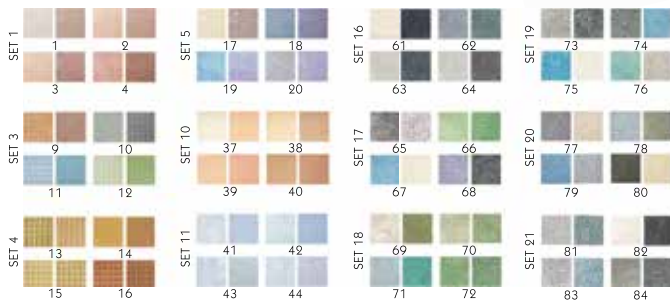

- Soft and Silky texture
- Making a light reflective pearls color

FL-1246

FL-1246/A

FENNEL 2 COLORS EYESHADOW

- Smooth and Silky texture
- Long lasting and Luminous

FL-1246

FL-1246/A

FL-1871