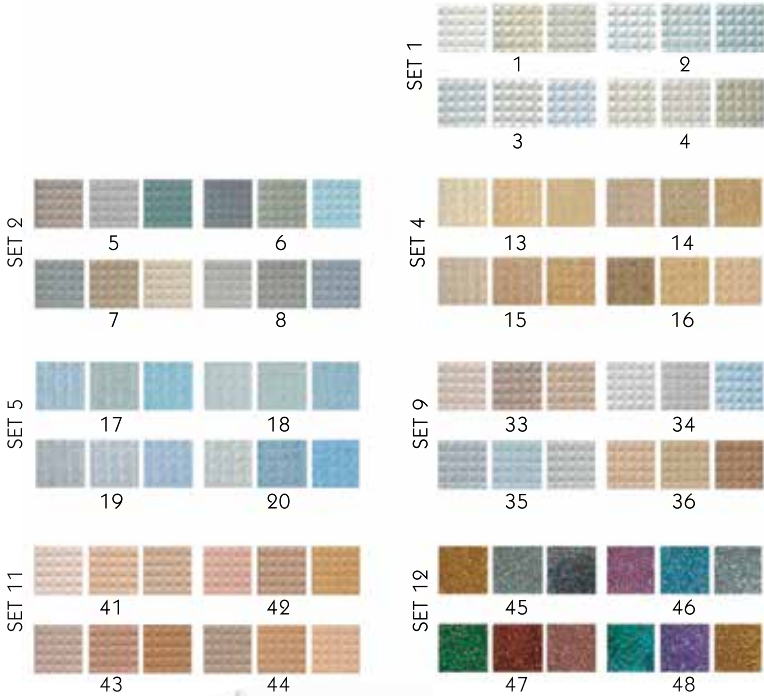

- Smooth and Silky texture
- Long Lasting and luminous