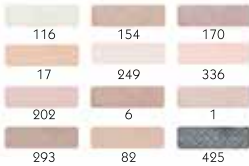

FL-2082

FENNEL CLASSIC EYE 2 COLORS

A rich, luminous color with a velvety finish in two coordinating shades. This perfectly matched pair comes in exclusive shades with long lasting effect

- Soft Texture
- Radiant Finish

SET 1

SET 4