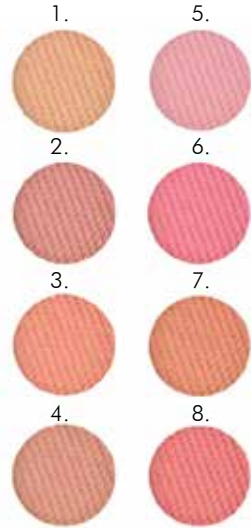

FL-1721/A

FENNEL BLUSH ON

- Natural - looking
- Long wearing