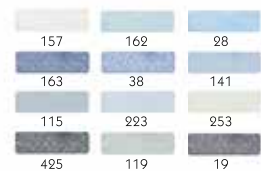

SET 8

FL-2082

FENNEL CLASSIC EYE 2 COLORS

A rich, luminous color with a velvety finish in two coordinating shades. This perfectly matched pair comes in exclusive shades with long lasting effect

- Soft Texture
- Radiant Finish

SET 1

SET 2

SET 3

SET 4

SET 5

SET 6

SET 7

SET 8

FL-2083

FENNEL CLASSIC EYE 3 COLORS

A collection of eye shadow trios that effortlessly blend for the perfect look, day to night. It is composed of three harmonized shades that blend easily for smoky eye with a super sparkling finish