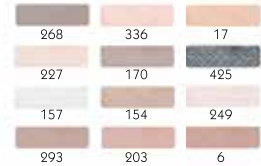

FL-2082

FENNEL CLASSIC EYE 2 COLORS

A rich, luminous color with a velvety finish in two coordinating shades. This perfectly matched pair comes in exclusive shades with long lasting effect

- Soft Texture
- Radiant Finish

SET 3

SET 6