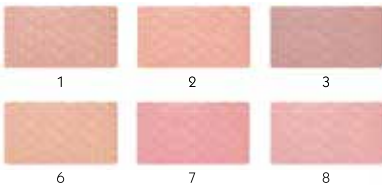

FL-2072

FENNEL CLASSIC BLUSH ON

The silky powder blush has an amazing velvety-soft texture that offers a luminous and radiant look. It glides on easily and evenly and lasts for hours.

- Silky Smooth
- Long Lasting