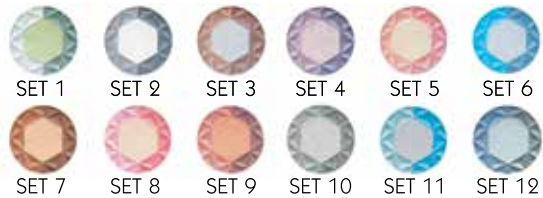

- Ultra - Pigmented
- Intense Color

SET 1

SET 2

SET 3

SET 4

SET 5

SET 6

SET 7

FENNEL SHIMMER EYES

- Smooth and Silky texture
- Long lasting and Luminous

FL-1722 FENNEL 2 COLORS EYESHADOW

FL-1723 FENNEL 3 COLORS EYESHADOW

FL-1722

FL-1723

FL-1722

FL-1723

FL-2084

LOVE ME EYESHADOW

- Smooth and Silky texture
- Long lasting and Luminous

FL-1728

FENNEL MIXED & MATCHED EYESHADOW

- Smooth and Silky texture
- Long lasting and Luminous

FL-1303 FENNEL EYESHADOW

- Smooth and Silky texture
- Long lasting and Luminous