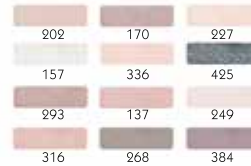

FL-2082

FENNEL CLASSIC EYE 2 COLORS

A rich, luminous color with a velvety finish in two coordinating shades. This perfectly matched pair comes in exclusive shades with long lasting effect

- Soft Texture
- Radiant Finish

SET 2

SET 5