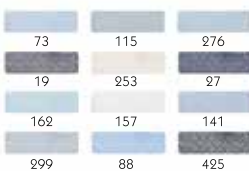

SET 8

FL-2082

FENNEL CLASSIC EYE 2 COLORS

A rich, luminous color with a velvety finish in two coordinating shades. This perfectly matched pair comes in exclusive shades with long lasting effect

- Soft Texture
- Radiant Finish

SET 1

SET 2

SET 3

SET 4

SET 5

SET 6

SET 7

SET 8

FL-2083

FENNEL CLASSIC EYE 3 COLORS

A collection of eye shadow trios that effortlessly blend for the perfect look, day to night. It is composed of three harmonized shades that blend easily for smoky eye with a super sparkling finish

- Ultra - Pigmented
- Intense Color

SET 1

SET 2

SET 3

SET 4

SET 5

SET 6

SET 7