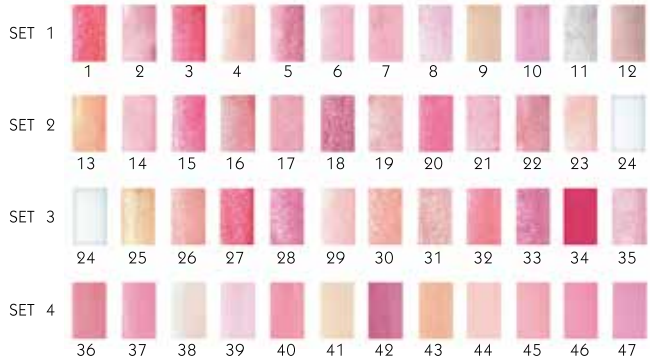

SH-167 SWEET HEART ULTRA SHINE LIP

- A slick and shiny wet-look effect
- Non sticky but long lasting color