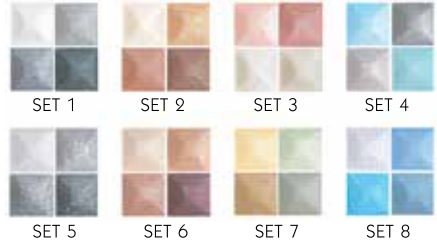

FL-2083

FENNEL CLASSIC EYE 3 COLORS

A collection of eye shadow trios that effortlessly blend for the perfect look, day to night. It is composed of three harmonized shades that blend easily for smoky eye with a super sparkling finish

- Ultra - Pigmented
- Intense Color

SET 1

SET 2

SET 3

SET 4

SET 5

SET 6

SET 7

SET 8

FL-1687

FENNEL 4 COLORS EYE SHADOW

- Smooth and Silky texture
- Long lasting and Luminous

FL-1874

FENNEL 4 BAKED SHADOW

- Soft and Silky texture
- Creating a light reflective pearls color

FL-1790