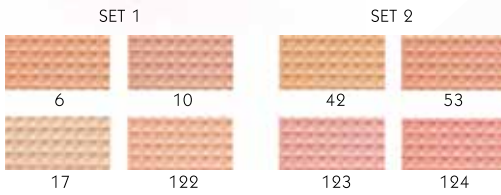

FL-1721/A

FENNEL BLUSH ON

- Natural - looking
- Long wearing

24 PCS. / DISPLAY BOX
24 DZS. / CARTON

FL-1245 FENNEL BLUSH ON

- Natural - looking
- Long wearing

FL-2072

FENNEL CLASSIC BLUSH ON